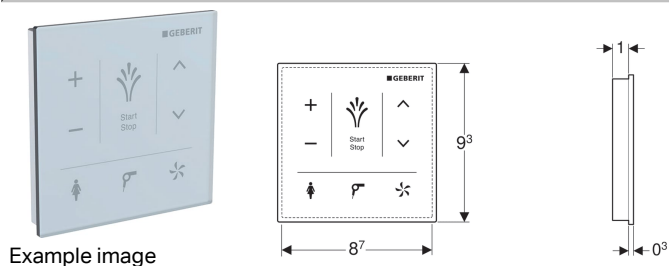

Wall-mounted control panel for Geberit AquaClean

Application purposes

- For manual, wireless operation of the shower toilet functions
- For exposed installation
- For Geberit AquaClean Tuma Comfort
- For Geberit AquaClean Mera WC complete solutions

Characteristics

- Capacitive user interface
- Surface made of glass
- Connection via bluetooth
- Power supply by battery
- Warning when the battery is low

Technical data

Battery type	CR2032 (3 V)
Service life, supplied battery	~ 2 years
Protection degree	IPX4
Relative humidity	10-100 %
Operating temperature	5-40 °C